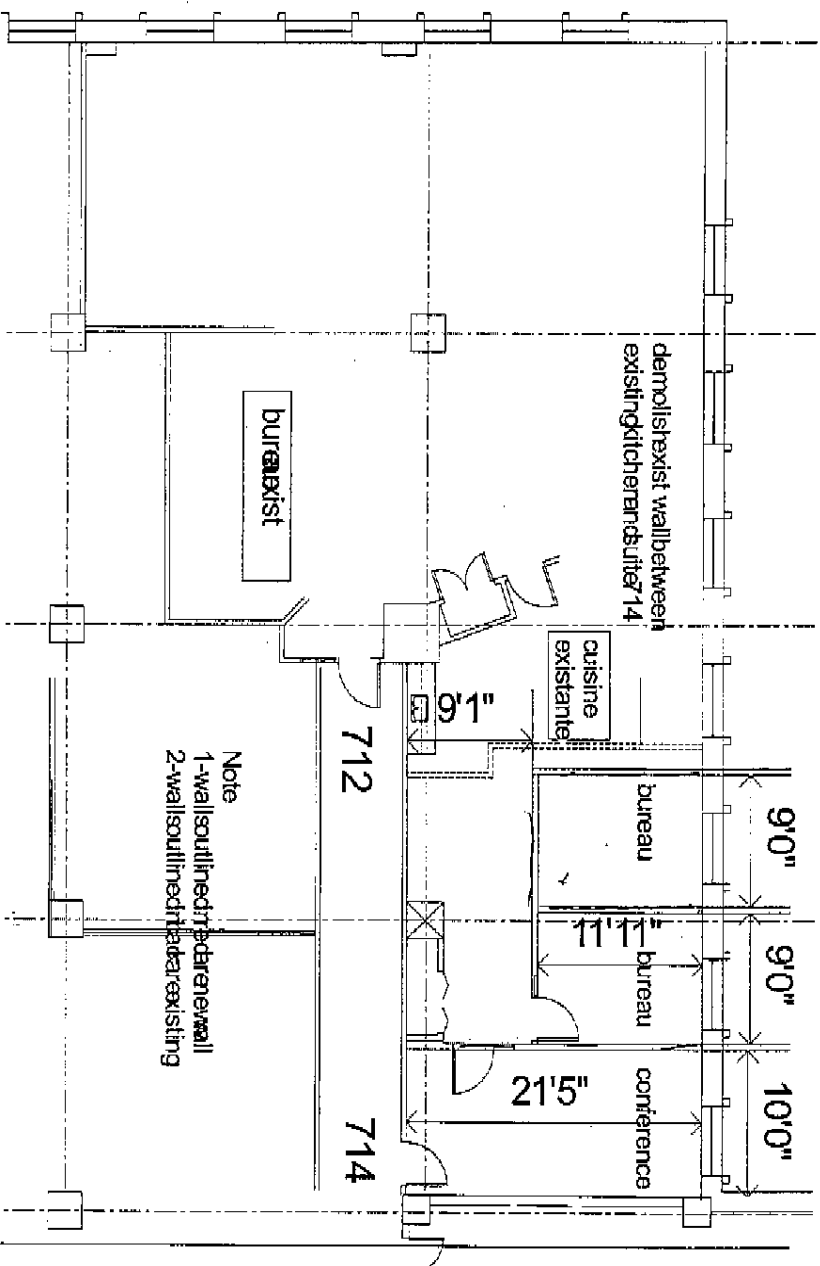

Handwritten signature/initials

Iscanoo
 Suite 712, 714
PROPOSED
 1153 University
 gisquet/kaclly/design
 St-Jean-Bertrand
 514-484-7807
 stjeanb@iscanoo.com
 scale: 1/8" = 1'0"
 16marched
 dmj 102

Handwritten initials